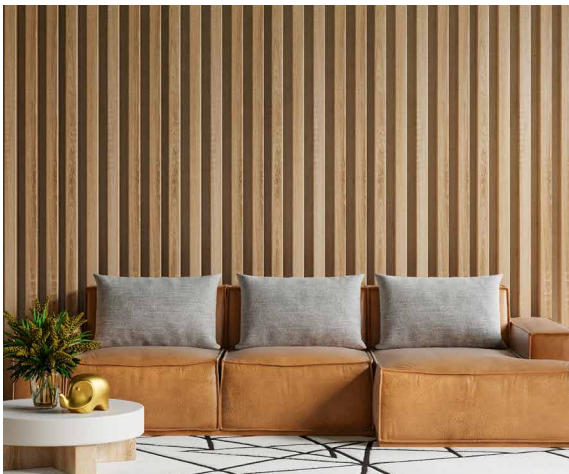

600mm x 3000mm x 21mm:

- Available in 3 wood variations (natural oak, walnut and black oak) with 2 felt colour options (black and beige).
- Accessories and trims available.

Made to last

WATERPROOF SLATWALL

Sizes available:

600mm x 2400mm x 12mm

(2 x 300mm pieces):

600mm x 3000mm x 12mm

(2 x 300mm pieces):

- Available in 3 wood variations (natural oak, walnut and black oak) with 2 felt colour options (black and beige).
- Accessories and trims available.